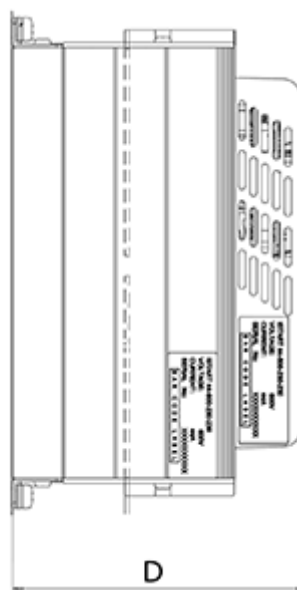

# Data Sheet

Article number: 761690460030

Description: Softstarter iStart model E  
3x400V 460A

## Measures

Control voltage (terminal A1, A2) = 230AC

D = 298

Digital control voltage (terminal 1-5) = 24DC

H = 631

Kg = 38

W = 510