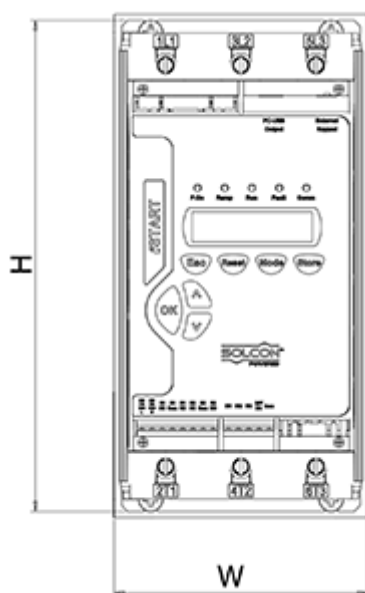

# Data Sheet

Article number: 761690460030

Description: Softstarter iStart model E  
3x400V 460A

## Measures

Control voltage (terminal A1, A2) = 230AC

D = 298

Digital control voltage (terminal 1-5) = 24DC

H = 631

Kg = 38

W = 510